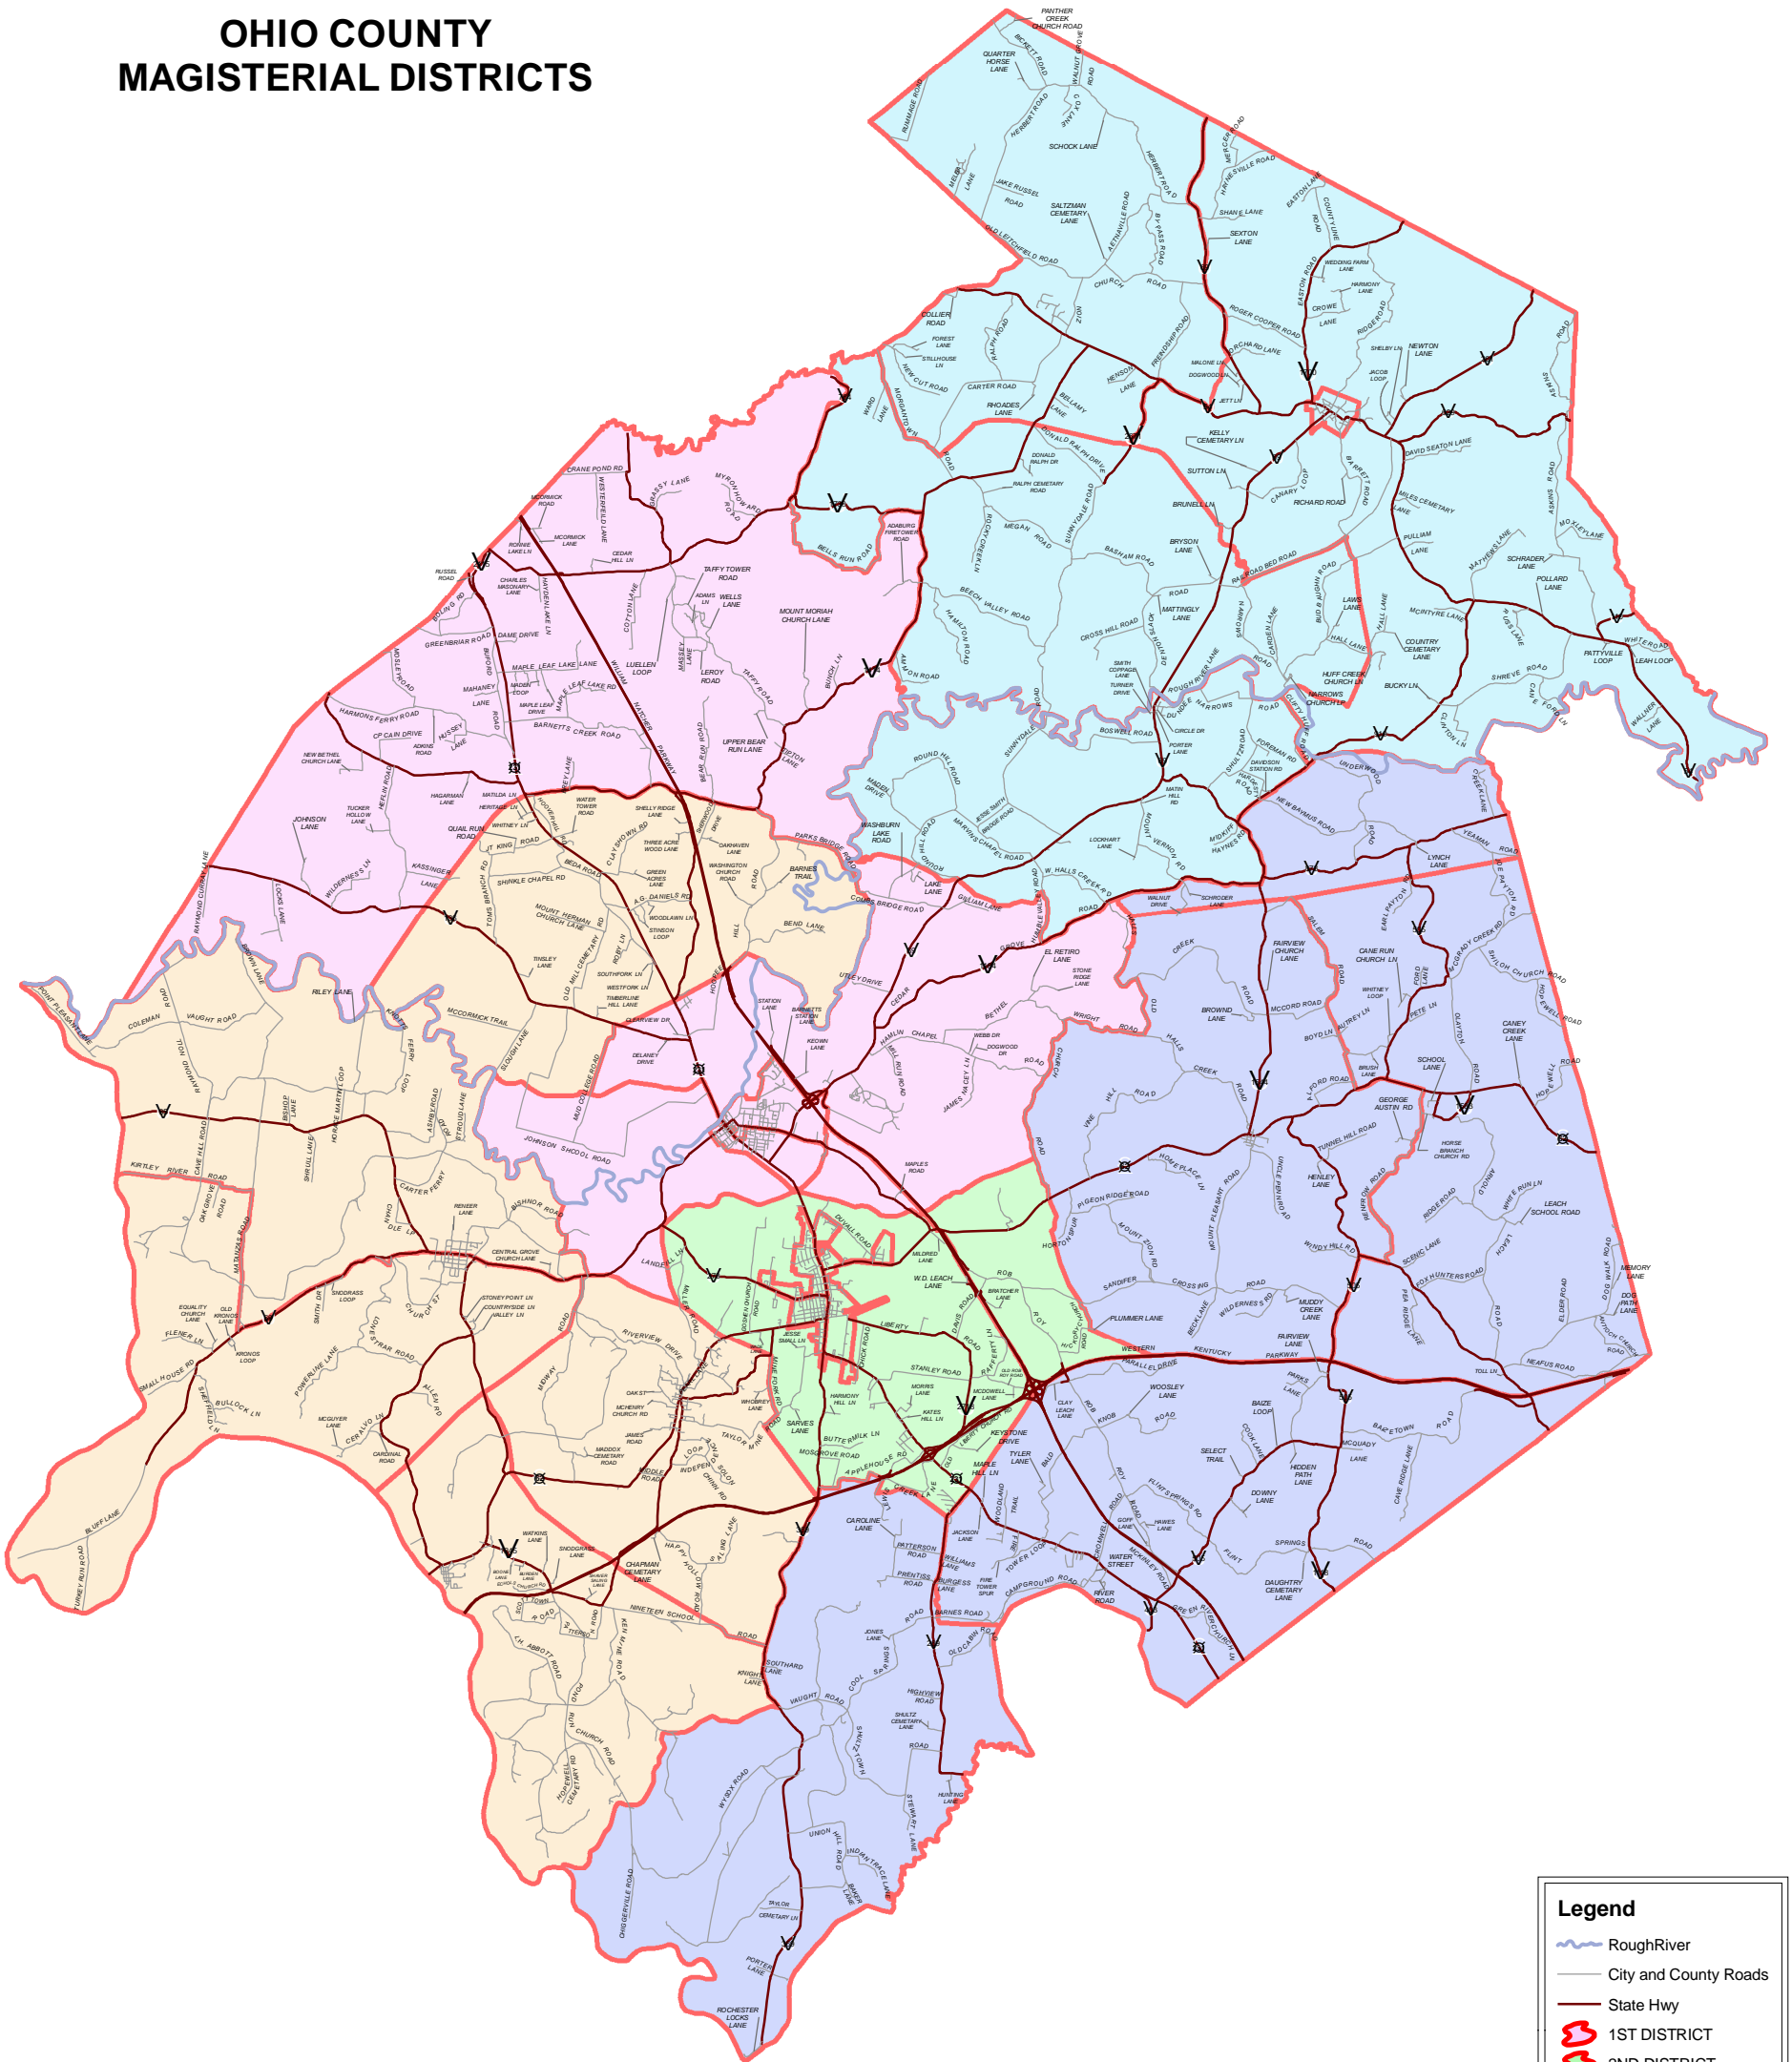

OHIO COUNTY MAGISTERIAL DISTRICTS

0 6,000 12,000 24,000 Feet

Prepared By: Bill Smith
 Printing Date: May 21, 2007
 File: J:\OhioCounty\ArcMapFiles\Magisterial.mxd
 Green River Area Development District

LIMITATION OF LIABILITY: The Green River Area Development District has no reason to believe that there are any inaccuracies or defects in information incorporated in this work and make no representation of any kind, including, but not limited to, the warranties of merchantability or fitness for a particular use, nor any such warranties to be implied, with respect to the information or data furnished herein.

Legend

- Rough River
- City and County Roads
- State Hwy
- 1ST DISTRICT
- 2ND DISTRICT
- 3RD DISTRICT
- 4TH DISTRICT
- 5TH DISTRICT